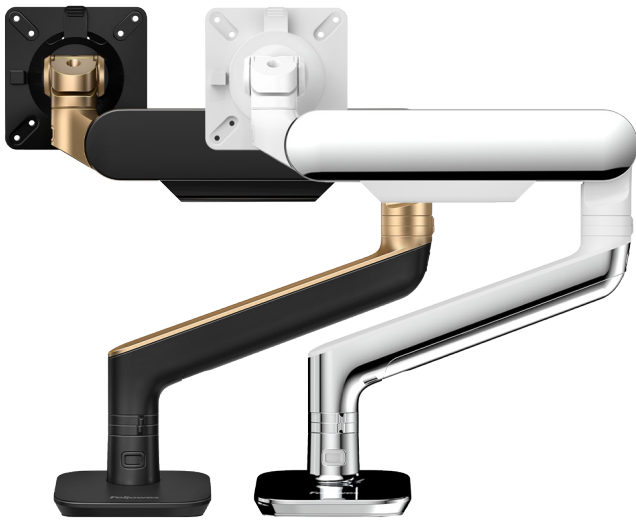

Rising™ – Premium Finishes

Black/Bronze

Polished Aluminum/Designer White

Part Number	Monitor Arms – Rising	
	Extension Arms: Single Fixed (F), Two Fixed (FF), Single Motion (M), Slider (S) Standard Finishes: Black (BLK), Designer White (DWT), Platinum (PLT) In-Trend Finishes: LLT / MOQ 300, Azure (AZR), Sage (SGE), Slate (SLT), Stardust (STR) Premium Finishes: Polished Aluminum (POL), Black & Bronze (BRZ)	List Pricing as of 2/28/2023
	In-Trend Finishes:	
RSNG-___	Rising Series Single Monitor Arm w/ DC & GM, Polished/White or Black/Bronze	$649
RSNG2-___	Rising Series Dual Monitor Arm w/ DC & GM, Polished/White or Black/Bronze	$1,199
RSNGEX1-F-___	Rising Series Single Monitor Arm w/DC & GM, Single Fixed Arm, Polished/White or Black/Bronze	$449
RSNGEX1-FF-___	Rising Series Single Monitor Arm w/DC & GM, Single Fixed + Fixed Arm, Polished/White or Black/Bronze	$577
RSNGEX1-FM-___	Rising Series Single Monitor Arm w/DC & GM, Single Fixed + Motion Arm, Polished/White or Black/Bronze	$731
RSNGEX1-M-___	Rising Series Single Monitor Arm w/DC & GM, Single Motion Arm, Polished/White or Black/Bronze	$602
RSNGEX1-MS-___	Rising Series Single Monitor Arm w/DC & GM, Single Fixed Arm + Slider, Polished/White or Black/Bronze	$668
RSNGEX2-F-___	Rising Series Dual Monitor Arm w/DC & GM, Fixed Arms, Polished/White or Black/Bronze	$729
RSNGEX2-FF-___	Rising Series Dual Monitor Arm w/DC & GM, Fixed + Fixed Arms, Polished/White or Black/Bronze	$999
RSNGEX2-FM-___	Rising Series Dual Monitor Arm w/DC & GM, Fixed + Motion Arms, Polished/White or Black/Bronze	$1,299
RSNGEX2-FS-___	Rising Series Dual Monitor Arm w/DC & GM, Fixed Arms + Sliders, Polished/White or Black/Bronze	$829
RSNGEX2-FMS-___	Rising Series Dual Monitor Arm w/DC & GM, Fixed + Motion Arms + Sliders, Polished/White or Black/Bronze	$1,399
RSNGEX2-M-___	Rising Series Dual Monitor Arm w/DC & GM, Motion Arms, Polished/White or Black/Bronze	$1,033
RSNGEX2-MS-___	Rising Series Dual Monitor Arm w/DC & GM, Motion Arms + Sliders, Polished/White or Black/Bronze	$1,099
RSNGEX3-FF-___	Rising Series Triple Monitor Arm w/DC & GM, Fixed + Fixed Arms, Polished/White or Black/Bronze	$974
RSNGEX3-FMS-___	Rising Series Triple Monitor Arm w/DC & GM, Fixed + Motion Arms + Sliders, Polished/White or Black/Bronze	$1,499
RSNG-SLD-___	Rising Series Monitor Arm Slider, Polished/White or Black/Bronze	$147