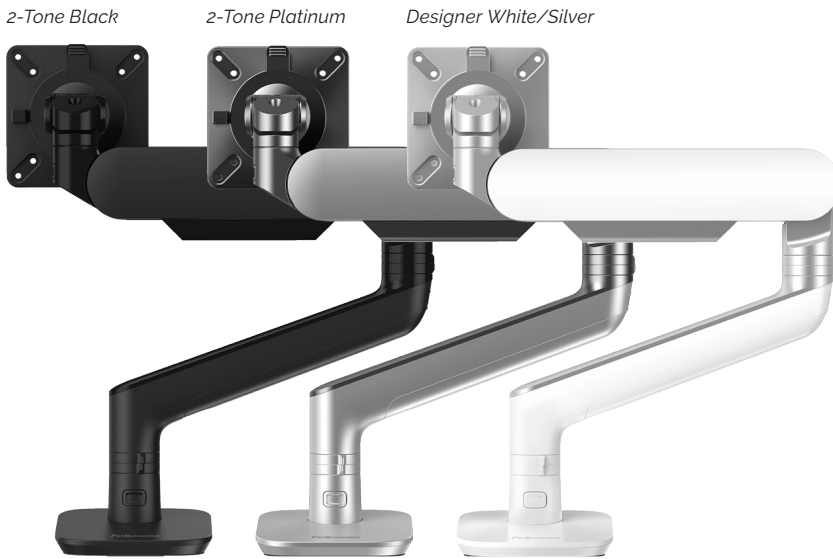

EX3-FF

EX3-FMS

Rising™ – Standard Finishes

Part Number	Monitor Arms – Rising <i>Extension Arms: Single Fixed (F), Two Fixed (FF), Single Motion (M), Slider (S)</i> <i>Standard Finishes: Black (BLK), Designer White (DWT), Platinum (PLT)</i> <i>In-Trend Finishes: LLT / MOQ 300, Azure (AZR), Sage (SGE), Slate (SLT), Stardust (STR)</i> <i>Premium Finishes: Polished Aluminum (POL), Black & Bronze (BRZ)</i>	List Pricing as of 2/28/2023
Standard Finishes:		
RSNG-___	Rising Series Single Monitor Arm w/ DC & GM, Black, Designer White or Platinum Finish	\$489
RSNG2-___	Rising Series Dual Monitor Arm w/ DC & GM, Black, Designer White or Platinum Finish	\$909
RSNGEX1-F-___	Rising Series Single Monitor Arm w/DC & GM, Single Fixed Arm, Black, Designer White or Platinum Finish	\$369
RSNGEX1-FF-___	Rising Series Single Monitor Arm w/DC & GM, Single Fixed + Fixed Arm, Black, Designer White or Platinum Finish	\$475
RSNGEX1-FM-___	Rising Series Single Monitor Arm w/DC & GM, Single Fixed + Motion Arm, Black, Designer White or Platinum Finish	\$549
RSNGEX1-M-___	Rising Series Single Monitor Arm w/DC & GM, Single Motion Arm, Black, Designer White or Platinum Finish	\$449
RSNGEX1-MS-___	Rising Series Single Monitor Arm w/DC & GM, Single Fixed Arm + Slider, Black, Designer White or Platinum Finish	\$499
RSNGEX2-F-___	Rising Series Dual Monitor Arm w/DC & GM, Fixed Arms, Black, Designer White or Platinum Finish	\$599
RSNGEX2-FF-___	Rising Series Dual Monitor Arm w/DC & GM, Fixed + Fixed Arms, Black, Designer White or Platinum Finish	\$819
RSNGEX2-FM-___	Rising Series Dual Monitor Arm w/DC & GM, Fixed + Motion Arms, Black, Designer White or Platinum Finish	\$969
RSNGEX2-FS-___	Rising Series Dual Monitor Arm w/DC & GM, Fixed Arms + Sliders, Black, Designer White or Platinum Finish	\$699
RSNGEX2-FMS-___	Rising Series Dual Monitor Arm w/DC & GM, Fixed + Motion Arms + Sliders, Black, Designer White or Platinum Finish	\$1,065
RSNGEX2-M-___	Rising Series Dual Monitor Arm w/DC & GM, Motion Arms, Black, Designer White or Platinum Finish	\$759
RSNGEX2-MS-___	Rising Series Dual Monitor Arm w/DC & GM, Motion Arms + Sliders, Black, Designer White or Platinum Finish	\$849
RSNGEX3-FF-___	Rising Series Triple Monitor Arm w/DC & GM, Fixed + Fixed Arms, Black, Designer White or Platinum Finish	\$819
RSNGEX3-FMS-___	Rising Series Triple Monitor Arm w/DC & GM, Fixed + Motion Arms + Sliders, Black, Designer White or Platinum Finish	\$1,189
RSNG-SLD-___	Rising Series Monitor Arm Slider, Black, Designer White or Platinum Finish	\$139