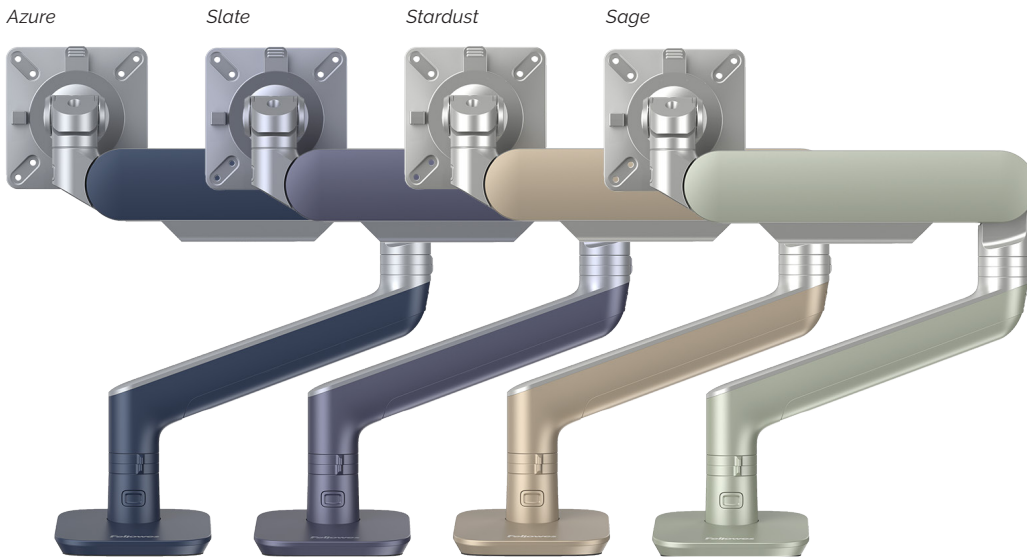

Rising™ – In-Trend Finishes

Part Number	Monitor Arms – Rising	
	Extension Arms: Single Fixed (F), Two Fixed (FF), Single Motion (M), Slider (S) Standard Finishes: Black (BLK), Designer White (DWT), Platinum (PLT) In-Trend Finishes: LLT / MOQ 300, Azure (AZR), Sage (SGE), Slate (SLT), Stardust (STR) Premium Finishes: Polished Aluminum (POL), Black & Bronze (BRZ)	List Pricing as of 2/28/2023
	In-Trend Finishes:	
RSNG-___	Rising Series Single Monitor Arm w/ DC & GM, Azure, Sage, Slate or Stardust Finish (LT)	$562
RSNG2-___	Rising Series Dual Monitor Arm w/ DC & GM, Azure, Sage, Slate or Stardust Finish (LT)	$1,045
RSNGEX1-F-___	Rising Series Single Monitor Arm w/DC & GM, Azure, Sage, Slate or Stardust Finish (LT)	$424
RSNGEX1-FF-___	Rising Series Single Monitor Arm w/DC & GM, Single Fixed + Fixed Arm, Azure, Sage, Slate or Stardust Finish (LT)	$546
RSNGEX1-FM-___	Rising Series Single Monitor Arm w/DC & GM, Single Fixed + Motion Arm, Azure, Sage, Slate or Stardust Finish (LT)	$631
RSNGEX1-M-___	Rising Series Single Monitor Arm w/DC & GM, Single Motion Arm, Azure, Sage, Slate or Stardust Finish (LT)	$516
RSNGEX1-MS-___	Rising Series Single Monitor Arm w/DC & GM, Single Fixed Arm + Slider, Azure, Sage, Slate or Stardust Finish (LT)	$574
RSNGEX2-F-___	Rising Series Dual Monitor Arm w/DC & GM, Fixed Arms, Azure, Sage, Slate or Stardust Finish (LT)	$689
RSNGEX2-FF-___	Rising Series Dual Monitor Arm w/DC & GM, Fixed + Fixed Arms, Azure, Sage, Slate or Stardust Finish (LT)	$942
RSNGEX2-FM-___	Rising Series Dual Monitor Arm w/DC & GM, Fixed + Motion Arms, Azure, Sage, Slate or Stardust Finish (LT)	$1,114
RSNGEX2-FS-___	Rising Series Dual Monitor Arm w/DC & GM, Fixed Arms + Sliders, Azure, Sage, Slate or Stardust Finish (LT)	$804
RSNGEX2-FMS-___	Rising Series Dual Monitor Arm w/DC & GM, Fixed + Motion Arms + Sliders, Azure, Sage, Slate or Stardust Finish (LT)	$1,225
RSNGEX2-M-___	Rising Series Dual Monitor Arm w/DC & GM, Motion Arms, Azure, Sage, Slate or Stardust Finish (LT)	$873
RSNGEX2-MS-___	Rising Series Dual Monitor Arm w/DC & GM, Motion Arms + Sliders, Azure, Sage, Slate or Stardust Finish (LT)	$976
RSNGEX3-FF-___	Rising Series Triple Monitor Arm w/DC & GM, Fixed + Fixed Arms, Azure, Sage, Slate or Stardust Finish (LT)	$942
RSNGEX3-FMS-___	Rising Series Triple Monitor Arm w/DC & GM, Fixed + Motion Arms + Sliders, Azure, Sage, Slate or Stardust Finish (LT)	$1,367
RSNG-SLD-___	Rising Series Monitor Arm Slider, Azure, Sage, Slate or Stardust Finish (LT)	$160

* In-Trend finishes not available to ship in 48hours – Long Lead Time

* Minimum Order Quantity: 300