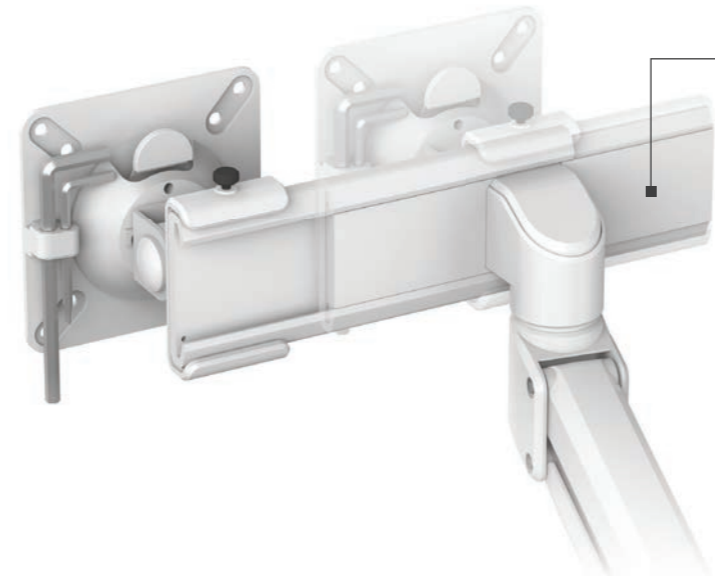

TALLO™ & TALLO MODULAR™ DESIGN STORY

Dynamic Elegance – Designed

To the untrained eye, monitor arms tend to look the same. Moreover, they aren't always designed with the end user's needs in mind. The Tallo™ & Tallo Modular™ arms by Fellowes, were created to bring distinct style, sophistication and ergonomic excellence to the workspace. Based on the concept of 'dynamic elegance,' these products were crafted to express movement while the arm's signature 'splice' design disguises the bulk of the structure, providing visual interest from head to toe. At the core, these arms are built to seamlessly integrate with the world's quickly evolving working environment.

Precise Positioning: The Tallo™ Slider

When using more than one, screens should be positioned side by side, level, without a gap and at arm's length to ensure precise ergonomic positioning.

The Tallo™ slider is uniquely designed to enable effortless horizontal monitor alignment. It overcomes the issue of taking up too much space on the user's desk, while aligning the screen at the perfect reach position.

Bringing ergonomic excellence to your workspace.

Tallo™ & Tallo Modular™ monitor arms enable you to work in comfort with your screens at the correct height and distance to ensure correct ergonomic positioning.

Stay connected

With the ever increasing number of devices we now use, finding access to power to stay charged can sometimes be a challenge. As a result our team designed the Tallo™ Flexcharge Hub. The wireless charging and USB station seamlessly integrates with your Tallo™ monitor arm making staying connected effortless.