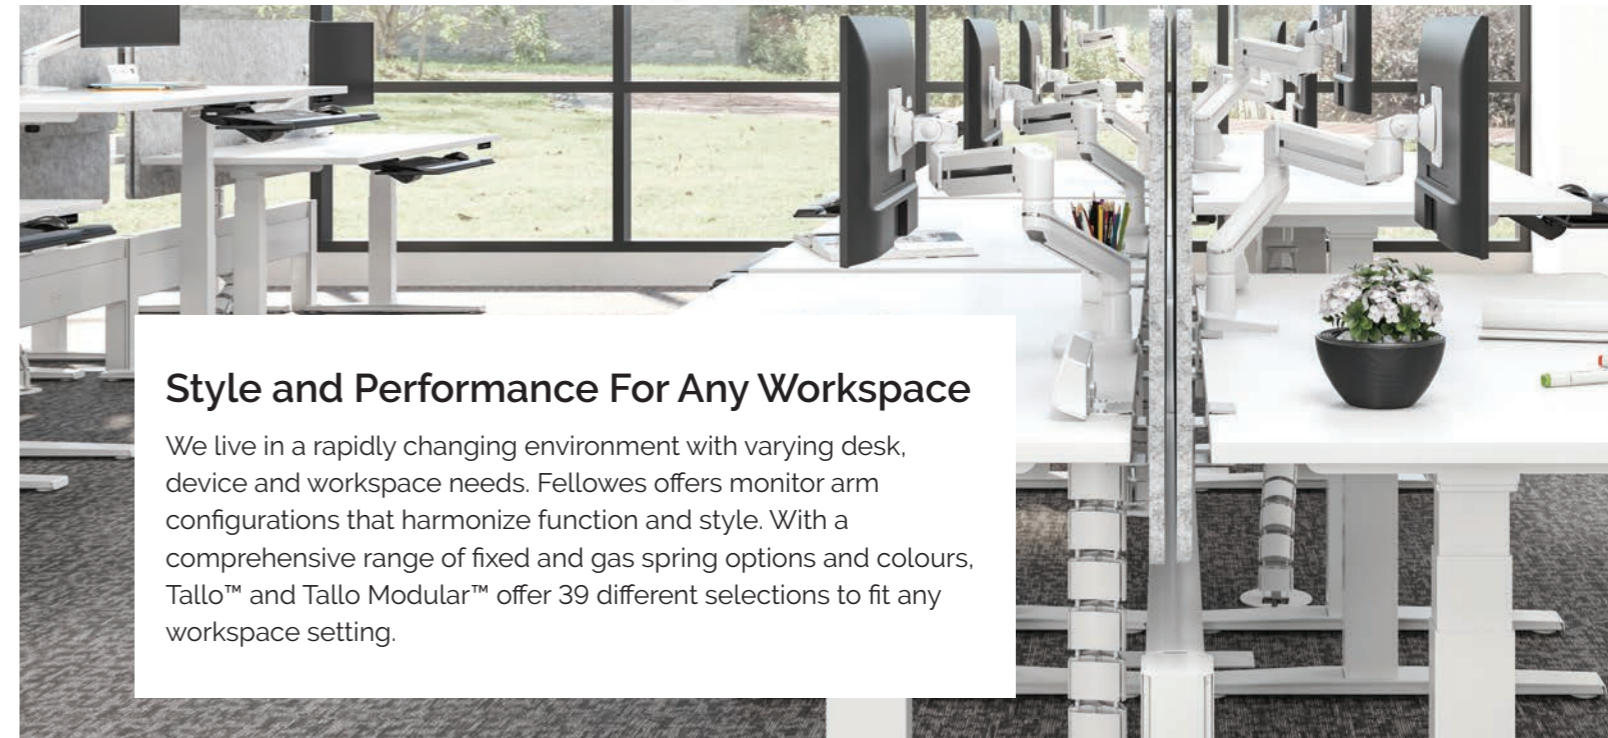

TALLO™ & TALLO MODULAR™ DESIGN STORY

Dynamic Elegance – Designed

To the untrained eye, monitor arms tend to look the same. Moreover, they aren't always designed with the end user's needs in mind. The Tallo™ & Tallo Modular™ arms by Fellowes, were created to bring distinct style, sophistication and ergonomic excellence to the workspace. Based on the concept of 'dynamic elegance,' these products were crafted to express movement while the arm's signature 'splice' design disguises the bulk of the structure, providing visual interest from head to toe. At the core, these arms are built to seamlessly integrate with the world's quickly evolving working environment.

Precise Positioning: The Tallo™ Slider

When using more than one, screens should be positioned side by side, level, without a gap and at arm's length to ensure precise ergonomic positioning.

The Tallo™ slider is uniquely designed to enable effortless horizontal monitor alignment. It overcomes the issue of taking up too much space on the user's desk, while aligning the screen at the perfect reach position.

Style and Performance For Any Workspace

We live in a rapidly changing environment with varying desk, device and workspace needs. Fellowes offers monitor arm configurations that harmonize function and style. With a comprehensive range of fixed and gas spring options and colours, Tallo™ and Tallo Modular™ offer 39 different selections to fit any workspace setting.

Bringing ergonomic excellence to your workspace.

Tallo™ & Tallo Modular™ monitor arms enable you to work in comfort with your screens at the correct height and distance to ensure correct ergonomic positioning.