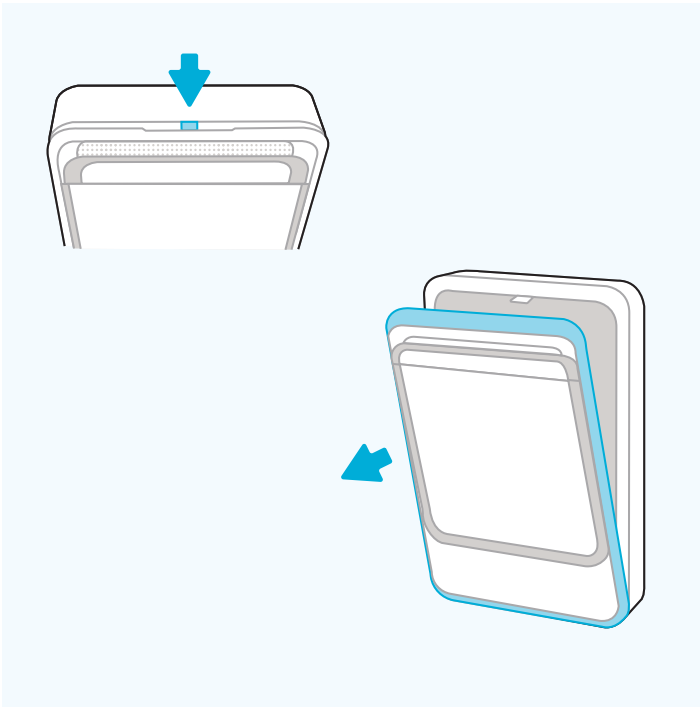

# Setting up your air purifier

**01**

- » Press the access panel latch located at the top of the unit down while pulling the front panel towards you.

**02**

- » Remove bag from filters.

**03**

» Peel adhesive back on 4 corners of green pre-filter.