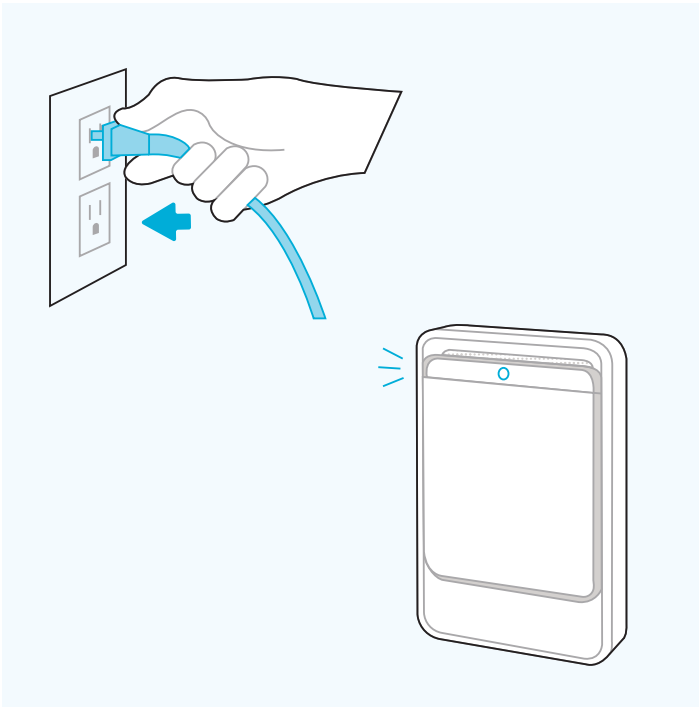

Getting started

07

- » Plug into an outlet and ensure the power switch located at the bottom rear of the unit next to the power cord is switched to the on position.
- » The machine is now powered on and in auto mode.