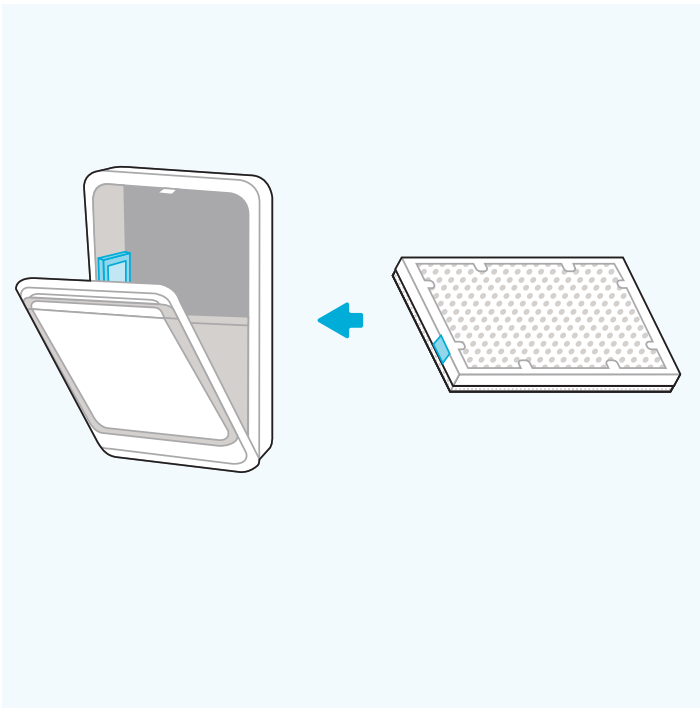

# Setting up your air purifier

**01**

- » Press the access panel latch located at the top of the unit down while pulling the front panel towards you.

**02**

- » Remove bag from filters.

**03**

» Peel adhesive back on 4 corners of green pre-filter.

**04**

» Adhere pre-filter over the black carbon side of the hybrid HEPA filter.

**05**

- » Align the AeraMax Pro Certified Filter stickers on the filter and the inside of the unit.
- » Insert filters and ensure the green pre-filter goes in first. The HEPA filter should be facing out.