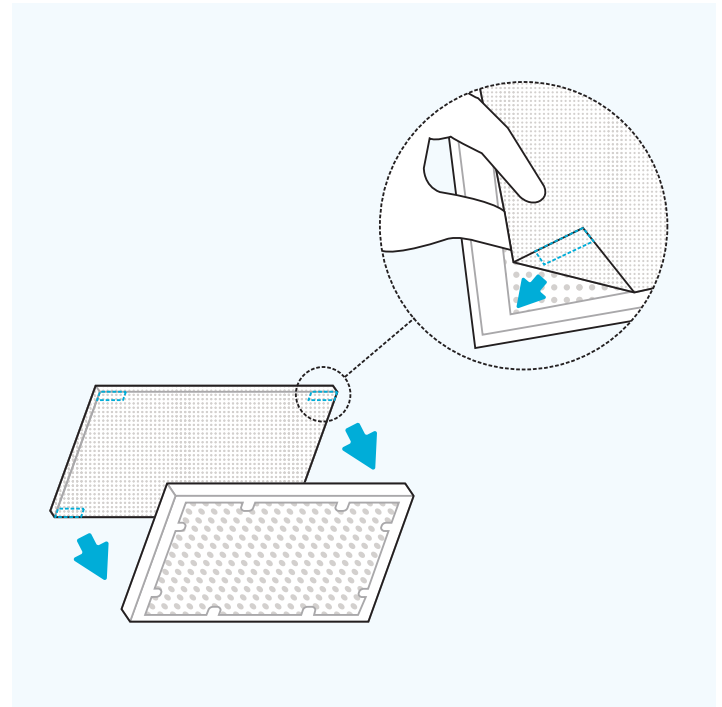

# Setting up your air purifier

**01**

- » Press the access panel latch located at the top of the unit down while pulling the front panel towards you.

**02**

- » Remove bag from filters.

**03**

» Peel adhesive back on 4 corners of green pre-filter.

**04**

» Adhere pre-filter over the black carbon side of the hybrid HEPA filter.

**05**

- » Align the AeraMax Pro Certified Filter stickers on the filter and the inside of the unit.
- » Insert filters and ensure the green pre-filter goes in first. The HEPA filter should be facing out.