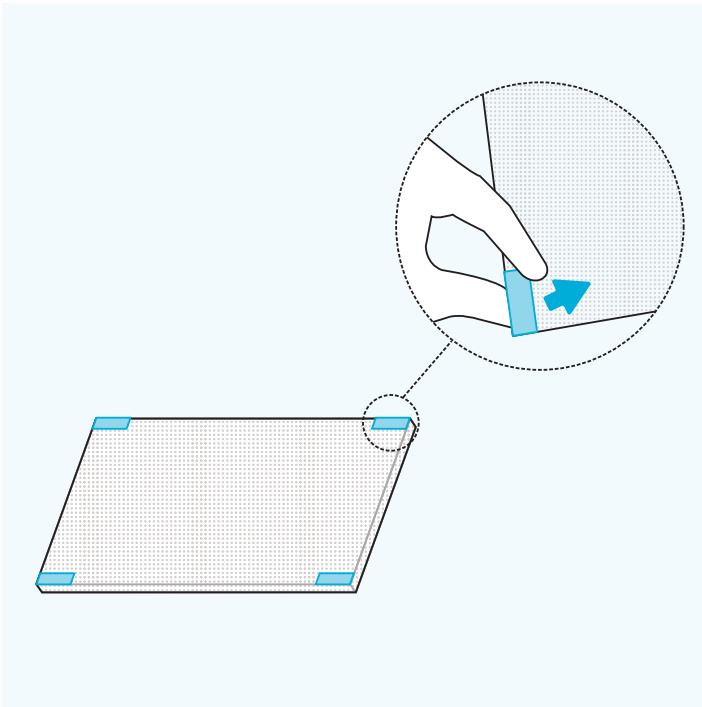

# Setting up your air purifier

**01**

- » Press the access panel latch located at the top of the unit down while pulling the front panel towards you.

**02**

- » Remove bag from filters.

**03**

» Peel adhesive back on 4 corners of green pre-filter.

**04**

» Adhere pre-filter over the black carbon side of the hybrid HEPA filter.

**05**

- » Align the AeraMax Pro Certified Filter stickers on the filter and the inside of the unit.
- » Insert filters and ensure the green pre-filter goes in first. The HEPA filter should be facing out.