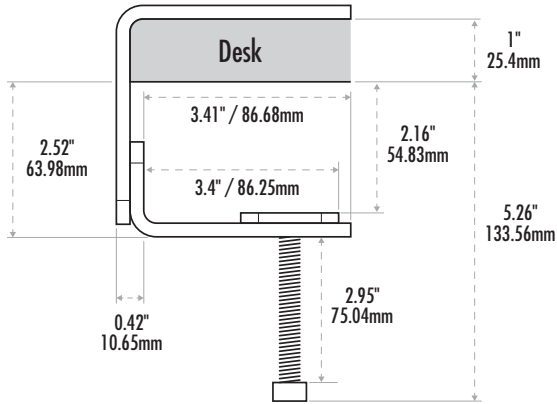

# Dimensions

## Monitor Rotation 360°

## Monitor Tilting +15° / -15°