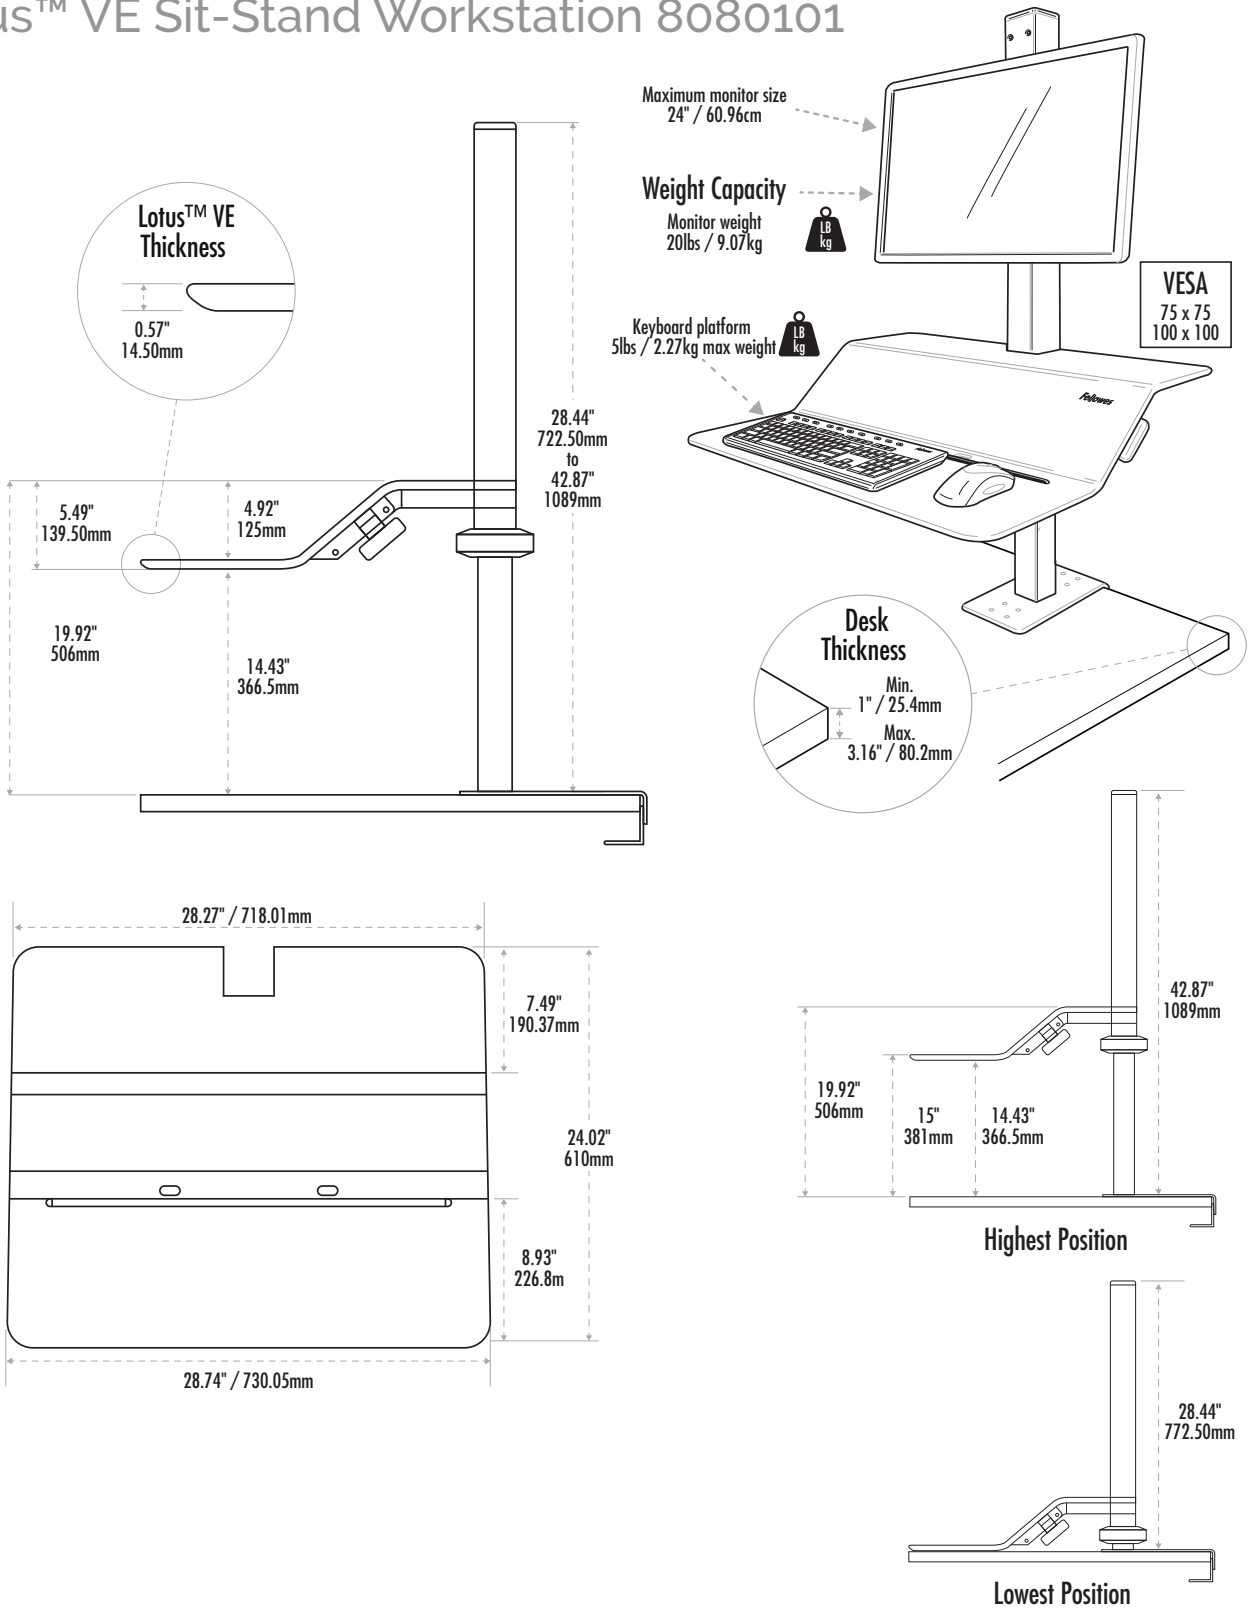

# Dimensions

## Lotus™ VE Sit-Stand Workstation 8080101

## Monitor Rotation 360°

## Monitor Tilting +15° / -15°