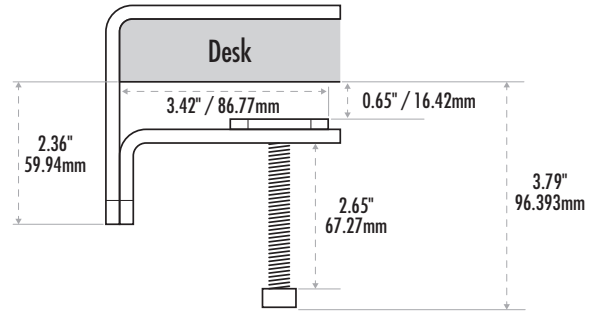

# Dimensions

## Monitor Rotation 360°

## Monitor Tilting +15° / -15°