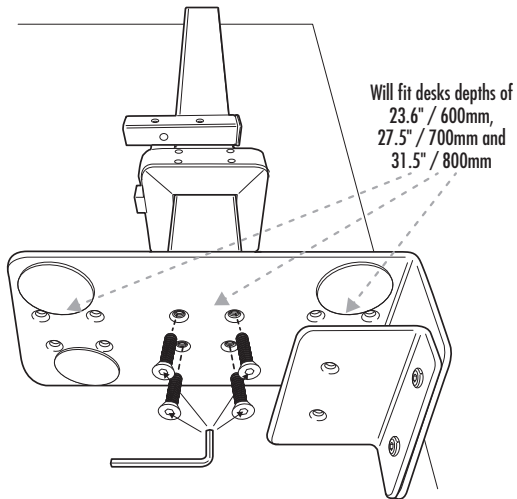

# Dimensions

## Desk Clamp

## Monitor Rotation 360°

## Monitor Tilting +15° / -15°