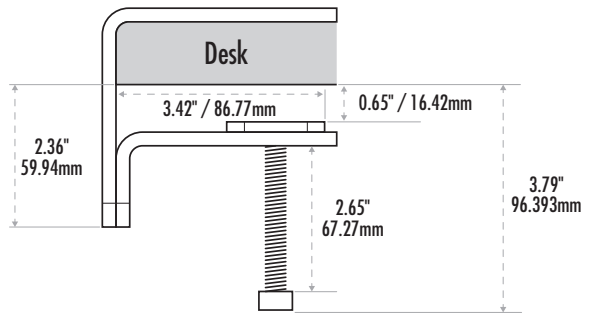

# Dimensions

## Lotus™ VE Sit-Stand Workstation 8082001

**Desk Clamp**

**Monitor Rotation**  
360°

**Monitor Tilting**  
+15° / -15°