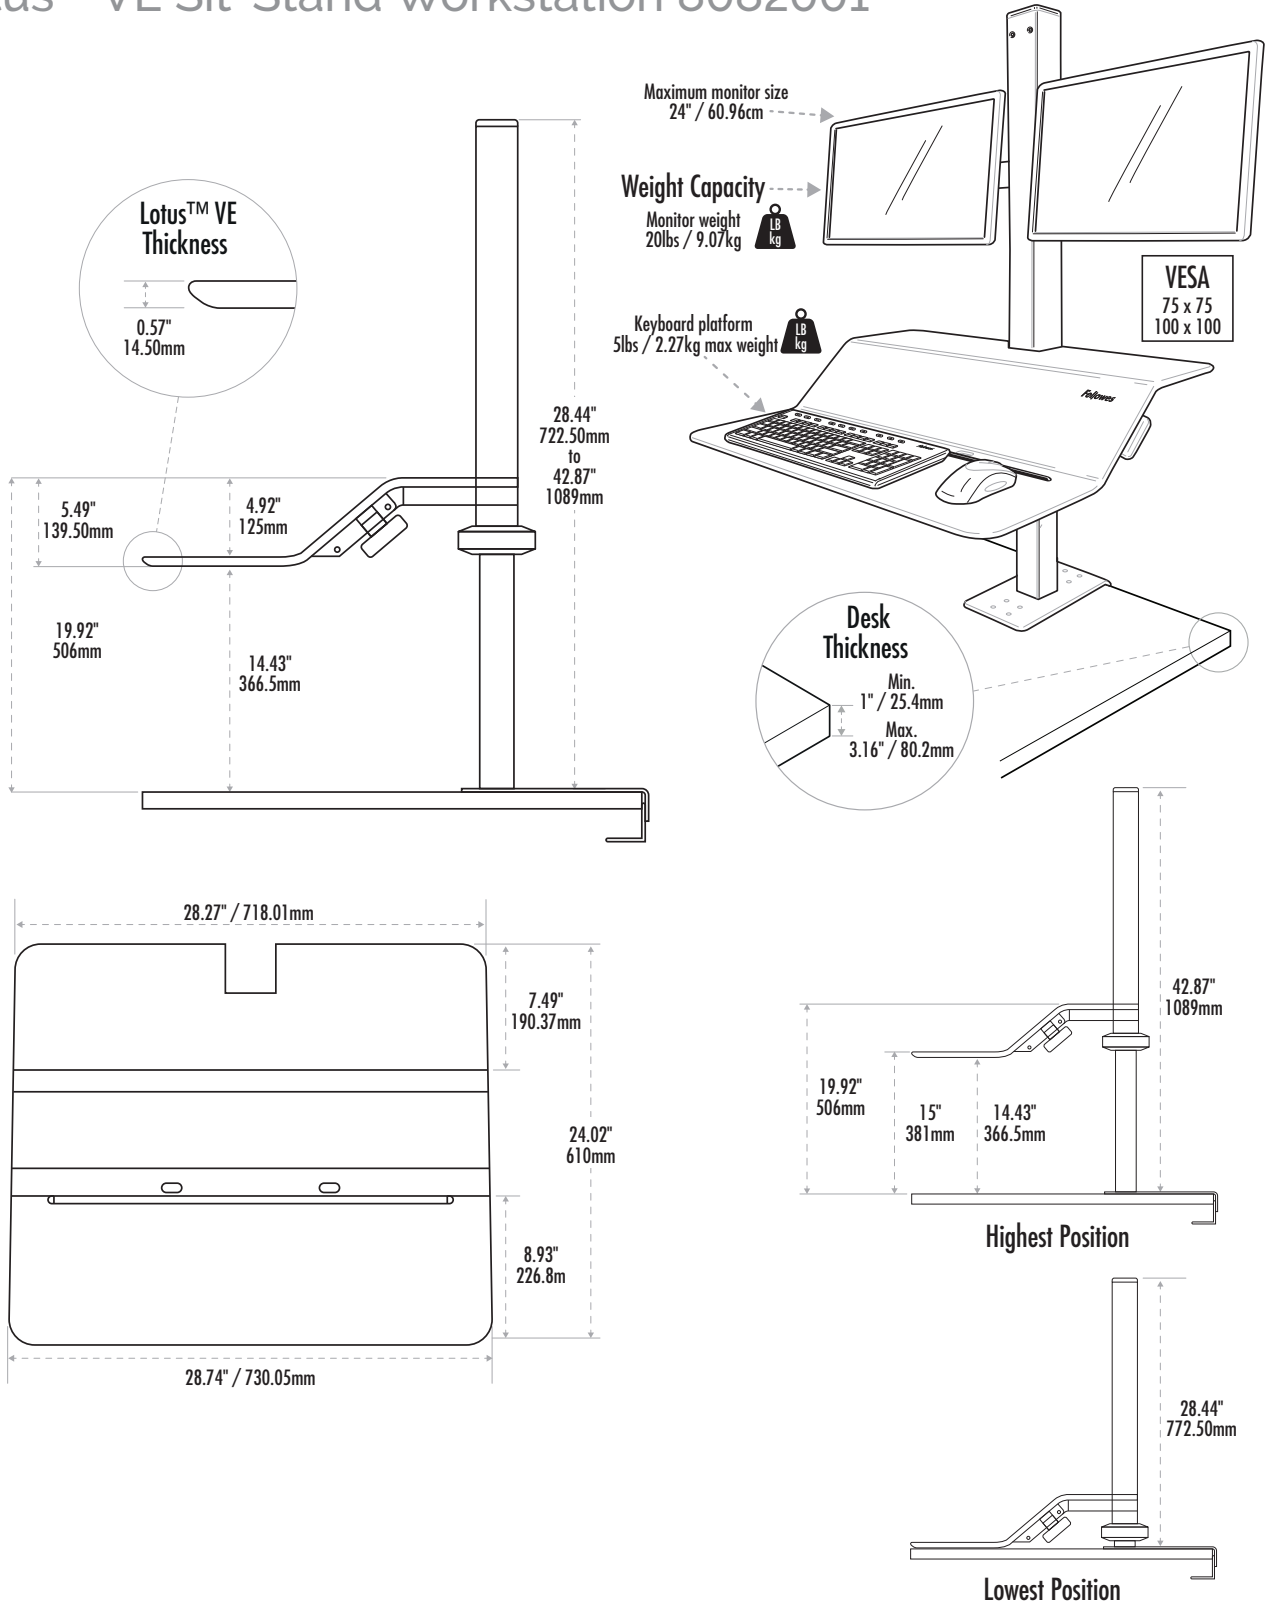

# Dimensions

## Lotus™ VE Sit-Stand Workstation 8082001

**Desk Clamp**

**Monitor Rotation**  
360°

**Monitor Tilting**  
+15° / -15°