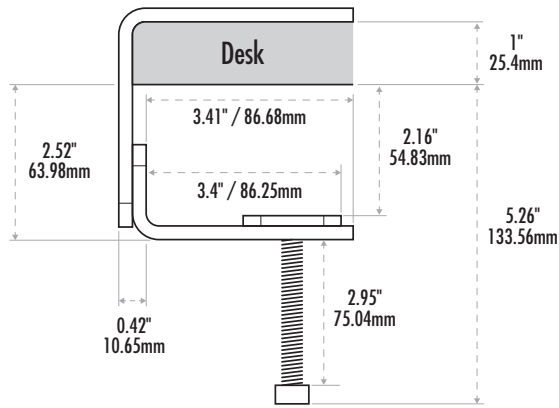

# Dimensions

## Lotus™ VE Sit-Stand Workstation 8082001

**Desk Clamp**

**Monitor Rotation**  
360°

**Monitor Tilting**  
+15° / -15°