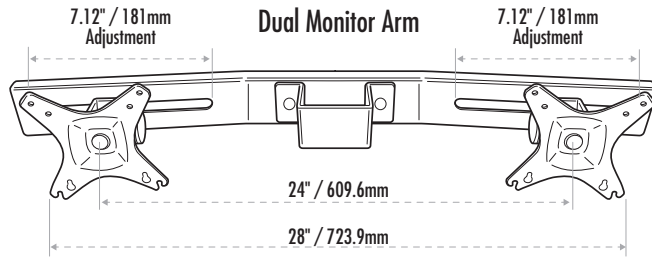

# Dimensions

## Lotus™ VE Sit-Stand Workstation 8082001

**Desk Clamp**

**Monitor Rotation**  
360°

**Monitor Tilting**  
+15° / -15°