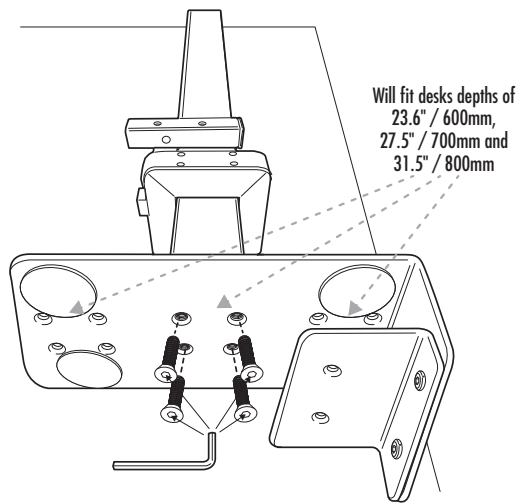

# Dimensions

## Lotus™ VE Sit-Stand Workstation 8082001

**Desk Clamp**

**Monitor Rotation**  
360°

**Monitor Tilting**  
+15° / -15°