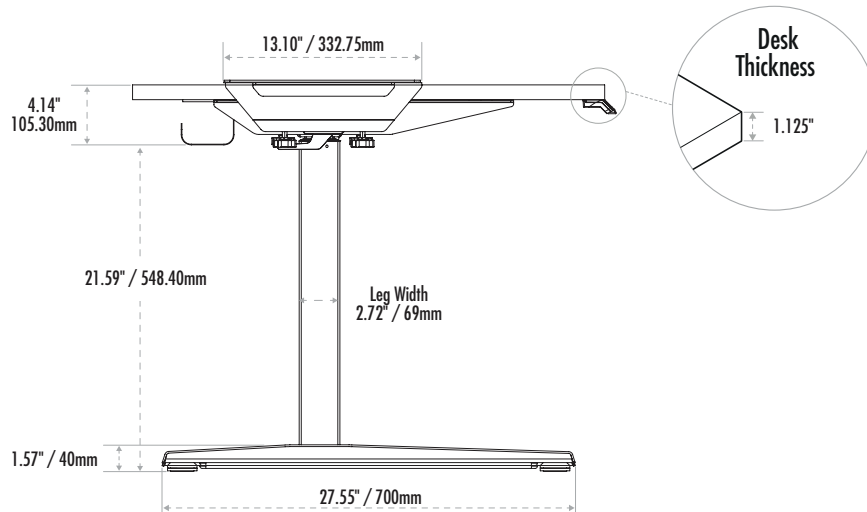

Dimensions

Levado™ Height Adjustable Desk

Side View

Overhead View

Cable Tray