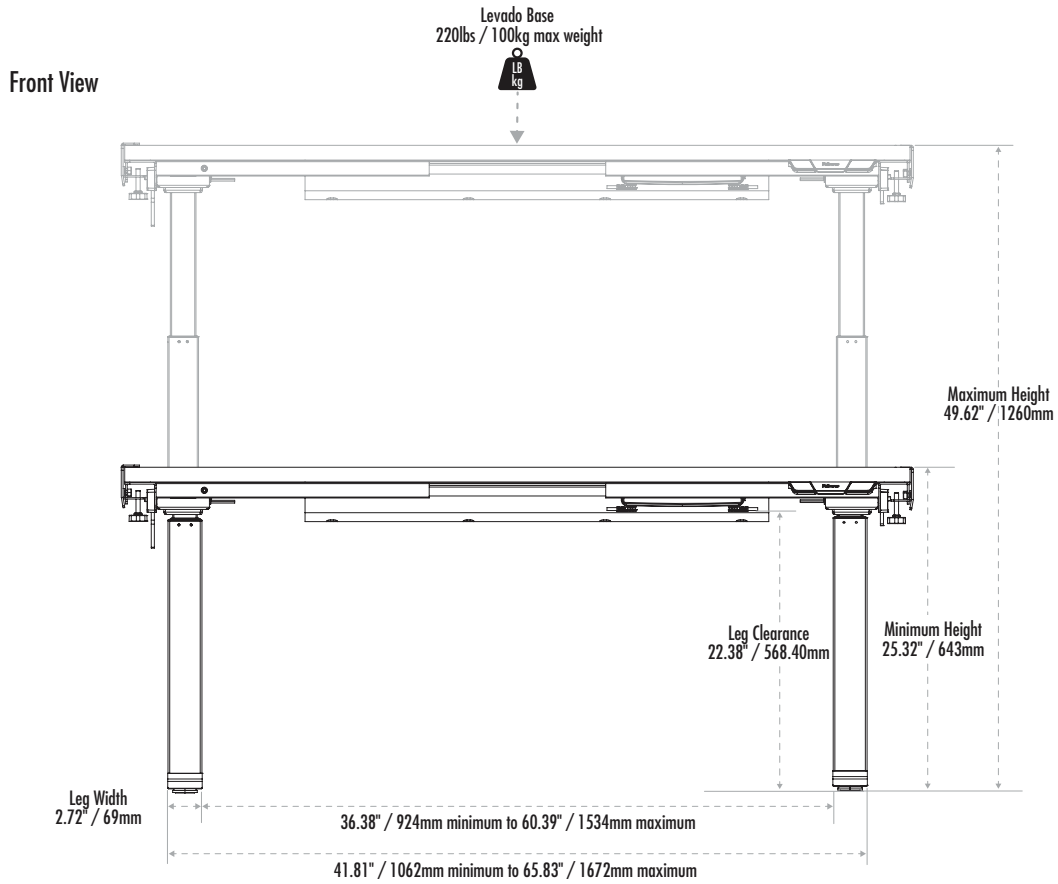

Dimensions

Levado™ Height Adjustable Desk

Side View

Overhead View

Cable Tray