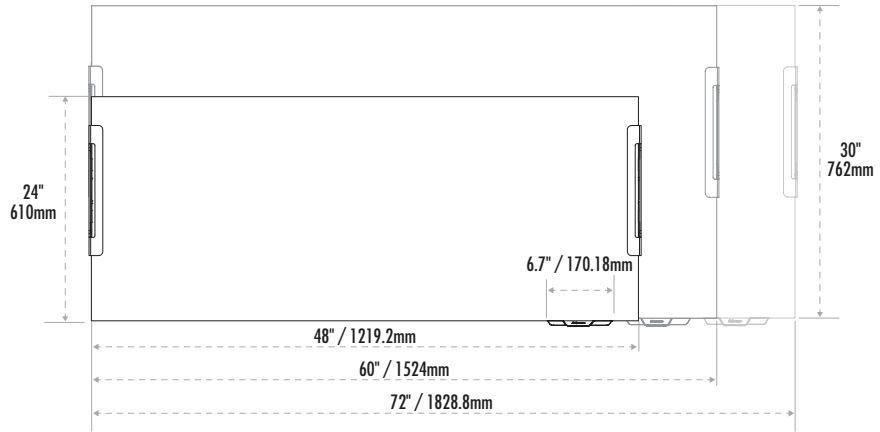

Dimensions

Levado™ Height Adjustable Desk

Side View

Overhead View

Cable Tray