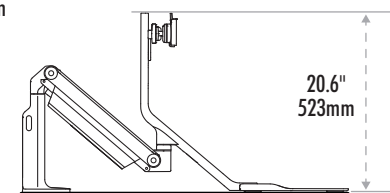

Extend™ Sit-Stand

Featuring Humanscale® Technology

0009701

Single Monitor: dimensions and range of rotations

Weight Capacity

Monitor weight
24.9lbs / 11.3kg max 

Side Rotation
180°

Keyboard platform
4.9lbs / 2.2kg max weight 

Desk Thickness

Min.
0.6" / 16mm
Max.
2.75" / 70mm

Highest Position

Lowest Position

Adjustable to
3 Positions

4.75" / 121mm

Monitor Tilting
±15°