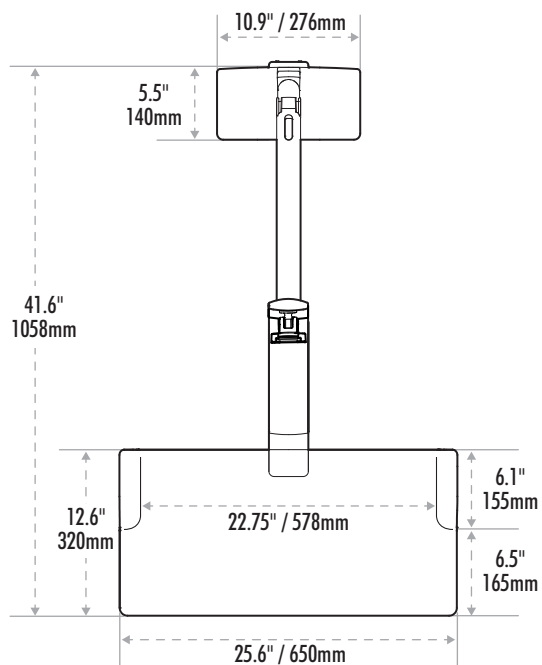

Extend™ Sit-Stand

Featuring Humanscale® Technology

0009701

Single Monitor: dimensions and range of rotations

Weight Capacity

Monitor weight
24.9lbs / 11.3kg max 

Side Rotation
180°

Keyboard platform
4.9lbs / 2.2kg max weight 

Desk Thickness

Min.
0.6" / 16mm
Max.
2.75" / 70mm

Highest Position

Lowest Position

Adjustable to
3 Positions

4.75" / 121mm

Monitor Tilting
±15°