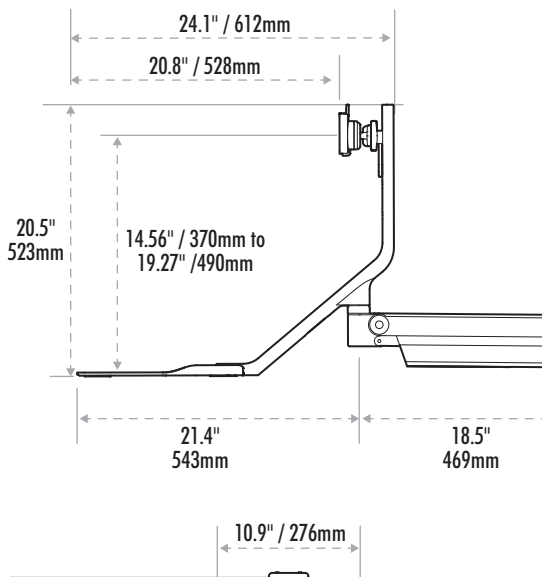

Extend™ Sit-Stand

Featuring Humanscale® Technology

0009701

Single Monitor: dimensions and range of rotations

Weight Capacity

Monitor weight
24.9lbs / 11.3kg max 

Side Rotation
180°

Keyboard platform
4.9lbs / 2.2kg max weight 

Desk Thickness

Min.
0.6" / 16mm
Max.
2.75" / 70mm

Highest Position

Lowest Position

Adjustable to
3 Positions

4.75" / 121mm

Monitor Tilting
±15°