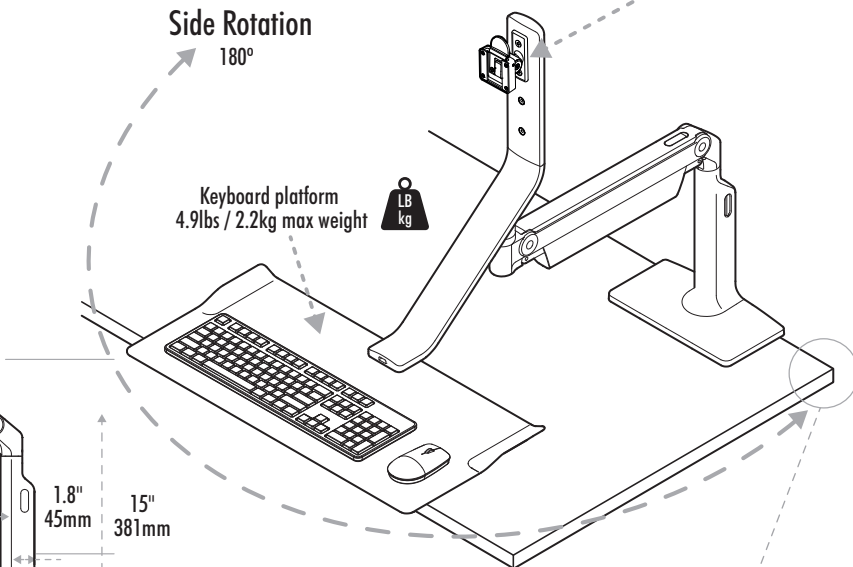

Extend™ Sit-Stand

Featuring Humanscale® Technology

0009701

Single Monitor: dimensions and range of rotations

Weight Capacity

Monitor weight
24.9lbs / 11.3kg max 

Side Rotation
180°

Keyboard platform
4.9lbs / 2.2kg max weight 

Desk Thickness

Min.
0.6" / 16mm
Max.
2.75" / 70mm

Highest Position

Lowest Position

Adjustable to
3 Positions

4.75" / 121mm

Monitor Tilting
±15°