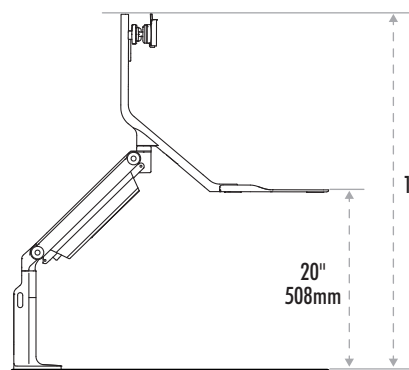

Extend™ Sit-Stand

Featuring Humanscale® Technology

0009701

Single Monitor: dimensions and range of rotations

Weight Capacity

Monitor weight
24.9lbs / 11.3kg max 

Side Rotation
180°

Keyboard platform
4.9lbs / 2.2kg max weight 

Desk Thickness

Min.
0.6" / 16mm
Max.
2.75" / 70mm

Highest Position

Lowest Position

Adjustable to
3 Positions

4.75" / 121mm

Monitor Tilting
±15°