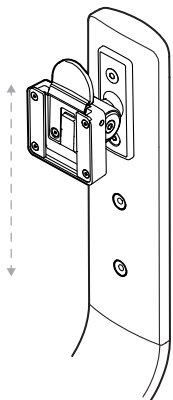

Desk Thickness

Min.
0.6" / 16mm
Max.
2.75" / 70mm

Highest Position

Lowest Position

Adjustable to
3 Positions

4.75" / 121mm

Monitor Tilting
±15°