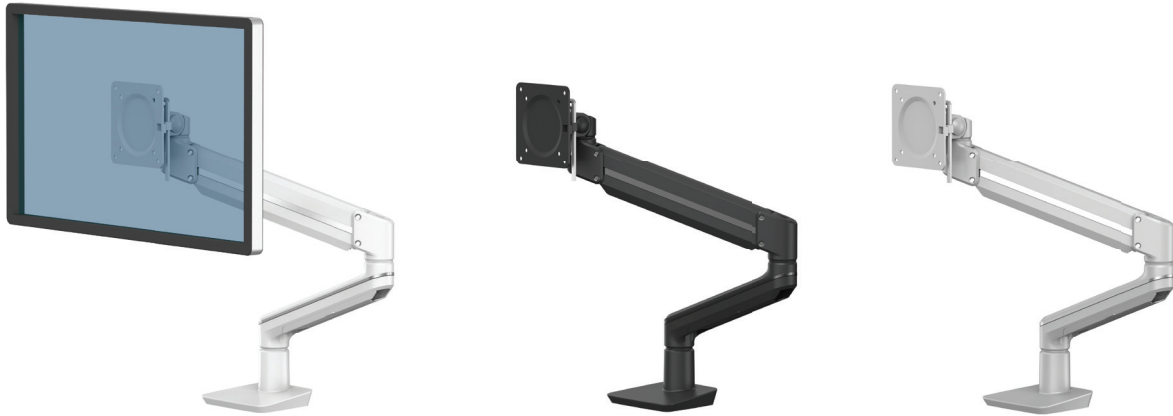

Single Monitor Arm

Features:

- Elevate your monitor to maximise desk space and reduce eye, neck and shoulder strain.
- Tallo™ offers effortless gas spring finger touch adjustment, perfect for adjusting and repositioning your monitor.
- 360° arm swivel with 180° lock out feature to avoid collisions with walls or partitions.
- Quick release VESA plates for ease of set up.
- Stylish and sleek design with cable management to keep your workstation tidy.

Specifications:

	White	Black	Silver
Item Number	8614601	8614301	8613001
Colour	RAL 9016	RAL 9017	RAL 9006
Product Dimensions (H x W x D)	13 x 37.5 x 32cm		
Product Weight	3.6kg		
Height Adjustment Range	178 - 500mm		
Dynamic Height Adjustability	322mm		
Reach Range	74 - 619mm		
Rotation	+/- 90°		
Pan	+/- 90°		
Tilt	+ 75° / - 35°		
Arm Swivel	360° / 180° Lockout feature		
VESA Compliant	75 x 75 / 100 x 100		
Desk Compatibility	Desk Thickness: 0 - 45mm / Grommet Size: 10 - 80mm		
Tension Adjustments	Yes		
Weight Capacity (kg)	1 - 9 kg		
Maximum Monitor Size	40" (101.6cm) diagonally / 1000mm (h)		
Outer Pack Barcode (SCS)	50043859753067	50043859753036	50043859752909
Warranty	15 years		