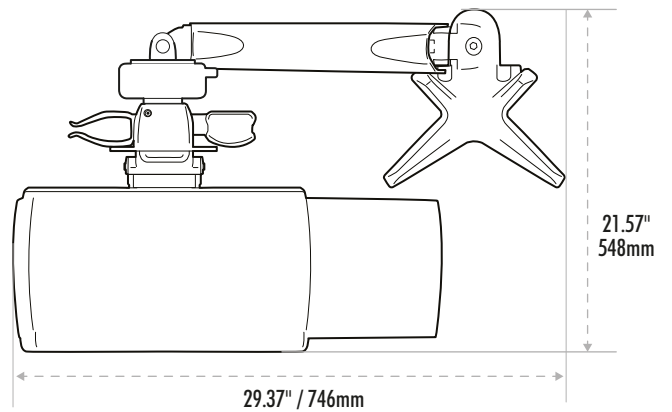

Easy Glide™ Sit-Stand Work Platform

Dimensions and range of rotations

Maximum Reach

Minimum Reach

Easy Glide™ Sit-Stand Work Platform

Dimensions and range of rotations

Clamp

Highest Position

Lowest Position

Adjustable Monitor Height

Monitor Tilting

Monitor Rotation