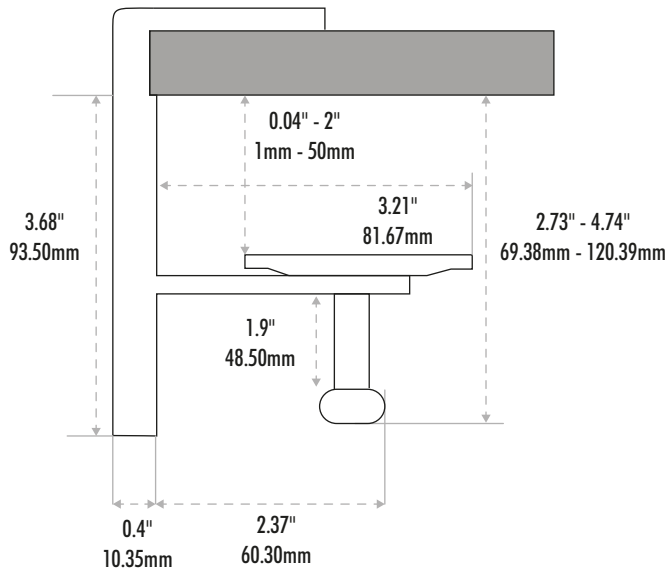

Easy Glide™ Sit-Stand Work Platform

Dimensions and range of rotations

Maximum Reach

Minimum Reach

Easy Glide™ Sit-Stand Work Platform

Dimensions and range of rotations

Clamp

Highest Position

Lowest Position

Adjustable Monitor Height

Monitor Tilting

Monitor Rotation