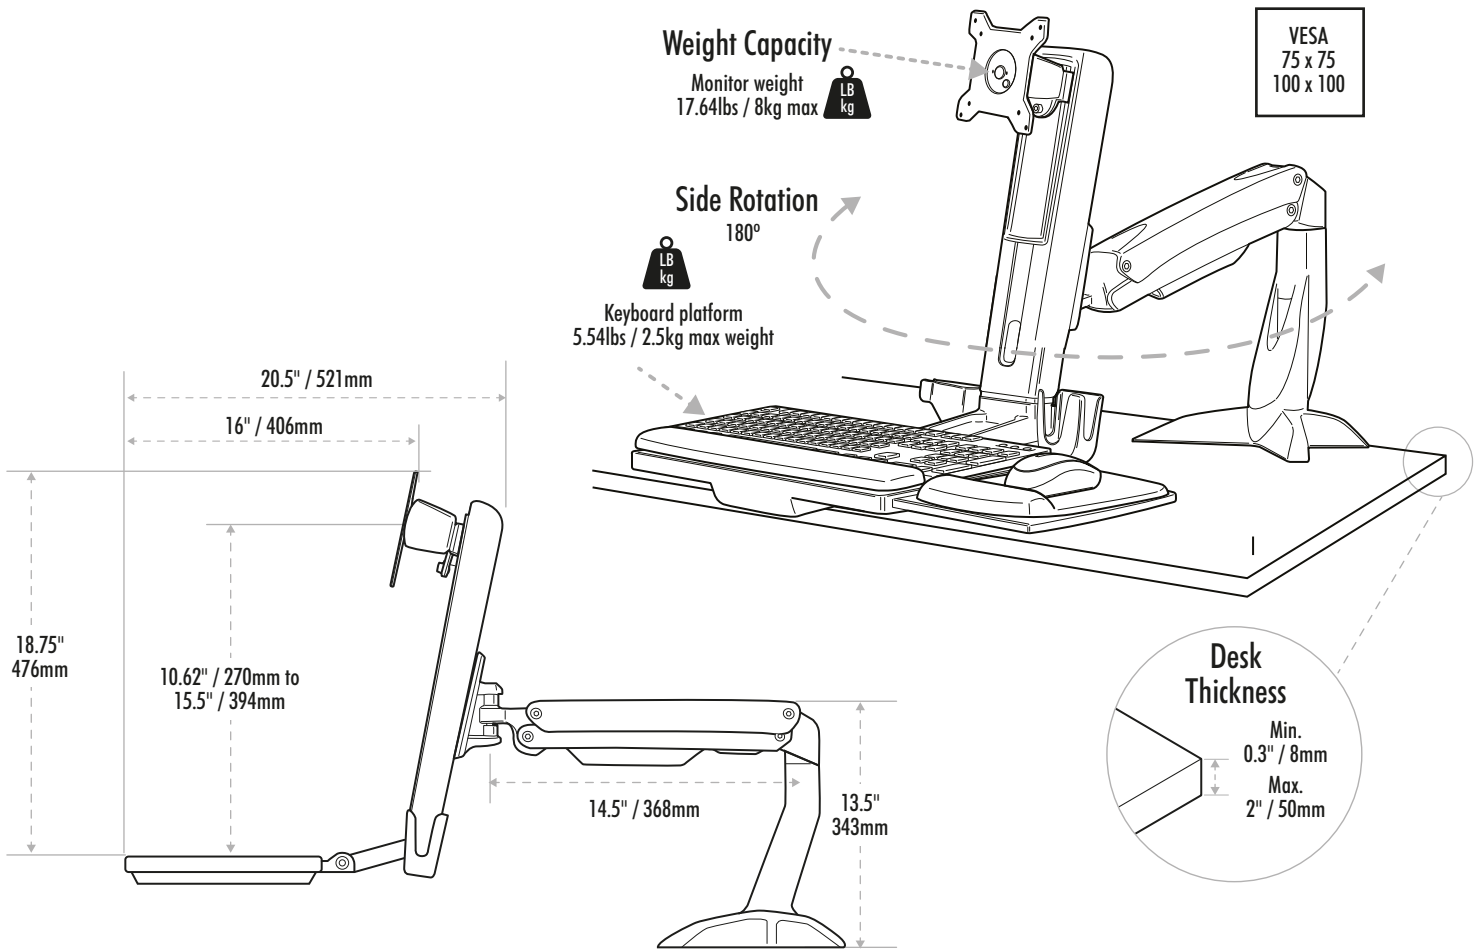

Easy Glide™ Sit-Stand Work Platform

Dimensions and range of rotations

Maximum Reach

Minimum Reach

Easy Glide™ Sit-Stand Work Platform

Dimensions and range of rotations

Clamp

Highest Position

Lowest Position

Adjustable Monitor Height

Monitor Tilting

Monitor Rotation