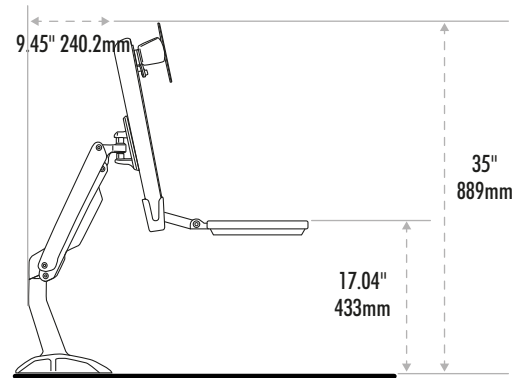

Easy Glide™ Sit-Stand Work Platform

Dimensions and range of rotations

Maximum Reach

Minimum Reach

Easy Glide™ Sit-Stand Work Platform

Dimensions and range of rotations

Clamp

Highest Position

Lowest Position

Adjustable Monitor Height

Monitor Tilting

Monitor Rotation