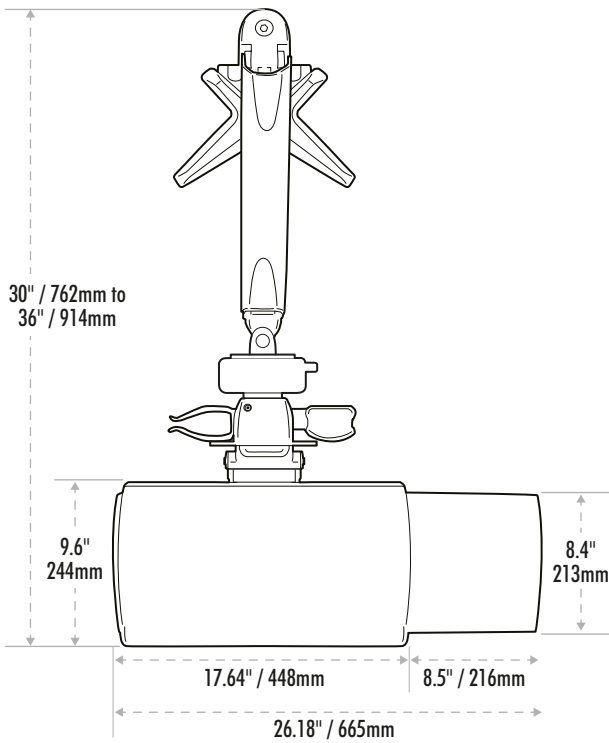

Easy Glide™ Sit-Stand Work Platform

Dimensions and range of rotations

Maximum Reach

Minimum Reach

Easy Glide™ Sit-Stand Work Platform

Dimensions and range of rotations

Clamp

Highest Position

Lowest Position

Adjustable Monitor Height

Monitor Tilting

Monitor Rotation