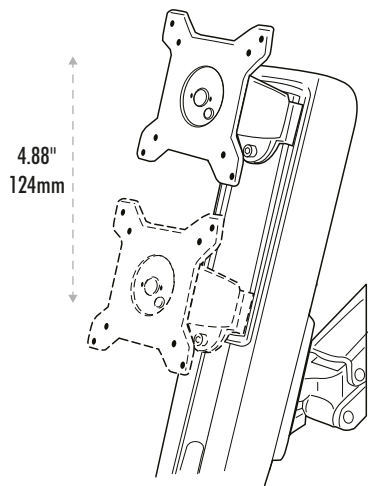

Easy Glide™ Sit-Stand Work Platform

Dimensions and range of rotations

Maximum Reach

Minimum Reach

Easy Glide™ Sit-Stand Work Platform

Dimensions and range of rotations

Clamp

Highest Position

Lowest Position

Adjustable Monitor Height

Monitor Tilting

Monitor Rotation