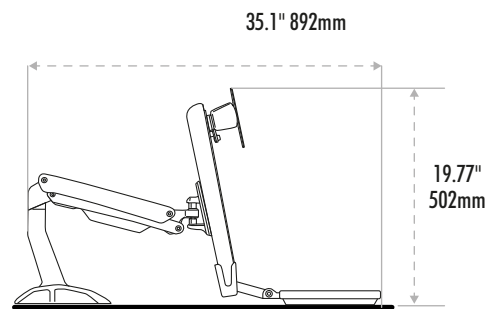

Easy Glide™ Sit-Stand Work Platform

Dimensions and range of rotations

Maximum Reach

Minimum Reach

Easy Glide™ Sit-Stand Work Platform

Dimensions and range of rotations

Clamp

Highest Position

Lowest Position

Adjustable Monitor Height

Monitor Tilting

Monitor Rotation