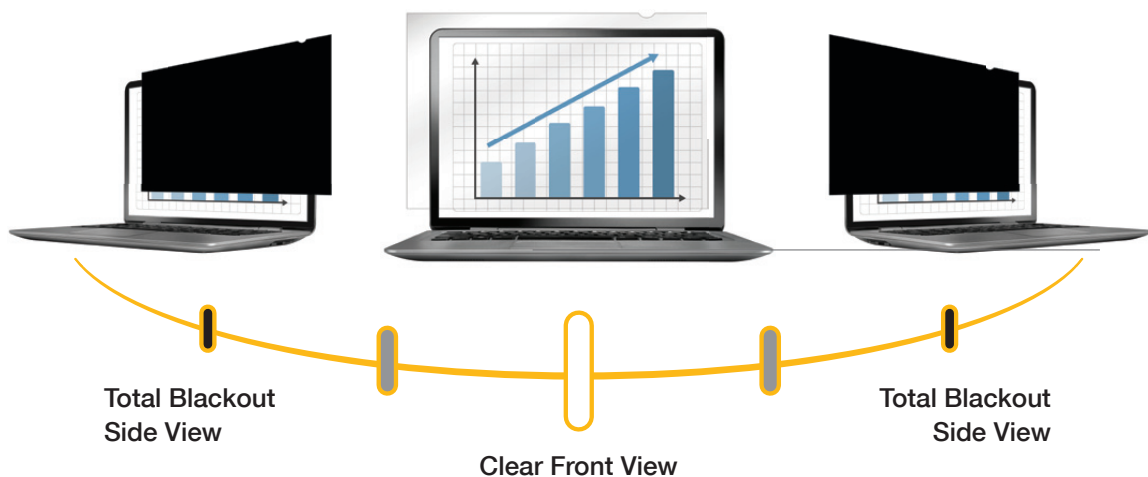

PrivaScreen™

BLACKOUT PRIVACY FILTERS

100
YEARS

Innovation in Motion™
Since 1917

WORK SECURELY,
EVERYWHERE YOU WORK.

PrivaScreen™ Blackout Privacy Filters

How to choose the right size

- 1 Carefully measure the viewable height and width of your screen
- 2 Review the size chart to find the perfect fit for you
- 3 Alternatively use the Fellowes® [Perfect Fit Selection Tool](#) to automatically detect your screen size and suggest which PrivaScreen™ Filter is right for you.

Visit <http://apps.fellowes.com/screenselector/au/en>

NEW!
Quick Reveal Tabs™

PrivaScreen™ Blackout Privacy Filters Laptops and Monitors

- Filter blacks out from the side view to protect your privacy, while maintaining a crystal clear screen straight-on
- New Quick Reveal Tabs™ make it easy to attach and remove
- Protects screen from fingerprints and scratches
- Durable and touchscreen friendly
- Reversible; matte side helps reduce glare
- Supports compliance with privacy regulations including HIPAA
- Helps reduce blue light transmission

PrivaScreen™ Blackout Privacy Filters

Tablets

- Filter blacks out from the side view to protect your privacy (landscape orientation), while maintaining a crystal clear screen straight-on
- Protects screen from fingerprints and scratches
- Easy to apply and remove, leaving no unwanted residue